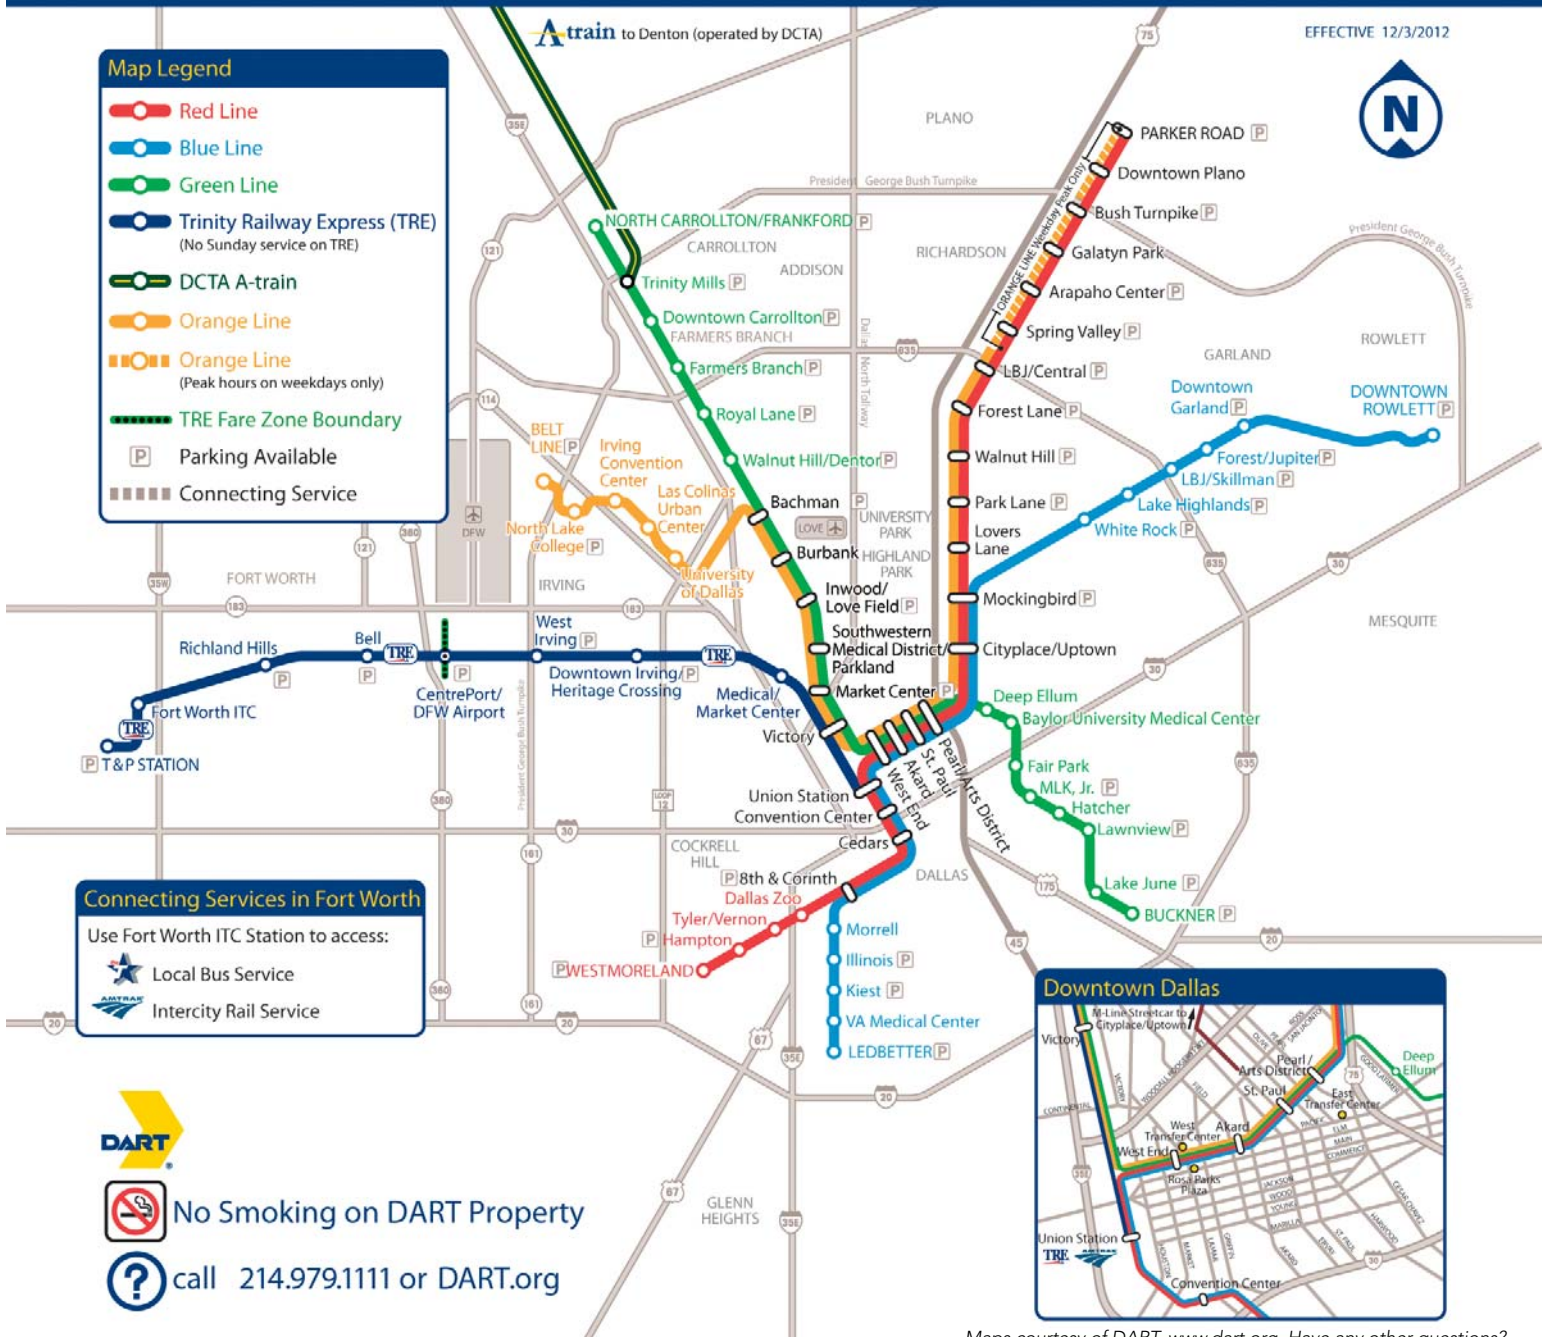

ALLEGIANCE
TITLE COMPANY

www.allegiantitle.com

DART Rail System Map

EFFECTIVE 12/3/2012

Map Legend

- Red Line
- Blue Line
- Green Line
- Trinity Railway Express (TRE)
(No Sunday service on TRE)
- DCTA A-train
- Orange Line
- Orange Line
(Peak hours on weekdays only)
- TRE Fare Zone Boundary
- Parking Available
- Connecting Service

Connecting Services in Fort Worth

Use Fort Worth ITC Station to access:

- Local Bus Service
- Intercity Rail Service

No Smoking on DART Property

call 214.979.1111 or DART.org

Downtown Dallas

Maps courtesy of DART, www.dart.org. Have any other questions?
Call DART Customer Information at 214-979-1111

To find an Allegiance Title branch location near you visit www.allegiantitle.com

Downtown Dallas Map

www.allegiantcitetitle.com

ALLEGIANCE
TITLE COMPANY

Places of Interest/Bus Transfer Centers

Civic Buildings

Downtown Dallas Bus Routes