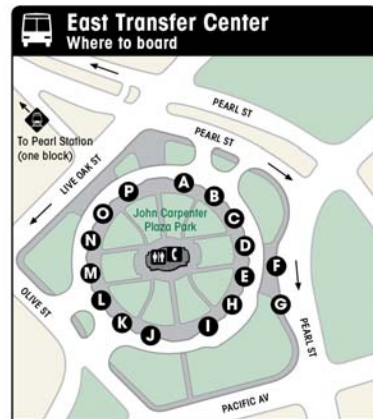

Places of Interest

John Neely Bryan Cabin	B1	1, 12, 19, 21, 35, 59, 60, 63, 161, 164, 283
Klyde Warren Park	A3	39, M-LINE 825
Latino Cultural Center	A4	1
Majestic Theatre	B3	1, 11, 12, 19, 21, 24, 35, 36, 60, 64, 76, 110, 111, 155, 283
Morton H. Meyerson Symphony Center	A3	24, 31, 36, 183, 205, 208, 210
Nasher Sculpture Center	A3	24, 36, 31, 39, 183, 205
Neiman Marcus	B3	1, 2, 11, 12, 19, 21, 35, 60, 63, 76, 110, 111, 164
Old City Park	C3, C4	2, 35
Old Red Courthouse	B1	1, 12, 19, 21, 29, 35, 42, 59, 60, 63, 155, 161, 164, 283
Pegasus Plaza	B3	205, 208, 210, 278
Perot Museum of Nature and Science	A2	29, 183
Pioneer Plaza	C2	26, 155, 206, 278, 283
Reunion Tower	C1	11, 19, 21, 60, 161, 278
Sixth Floor Museum/Dealey Plaza	B1	1, 12, 19, 21, 35, 42, 59, 60, 63, 155, 161, 164, 283

Places of Interest

Stone Street Gardens	B3	1, 2, 11, 12, 19, 21, 24, 31, 35, 36, 39, 60, 63, 76, 110, 111, 155, 164, 283
Tourism/Information Center	B1	1, 12, 19, 21, 29, 35, 42, 60, 63, 155, 161, 164, 283
Winspear Opera House	A3	24, 31

Places of Worship

Cathedral Santuario de Guadalupe	A3	24, 31, 36, 183, 205, 208, 210
First Baptist Church	A3	24, 31, 36, 39, 183, 205, 206, 208, 210
First Presbyterian Church	C3	35, 278, 283
First United Methodist Church	A3	24, 31, 36, 39, 183, 205
Thanksgiving Square	B3	205, 208, 210

Transit

DART Headquarters/Store	B2	206
Greyhound Terminal	C2	1, 11, 12, 19, 21, 26, 29, 35, 42, 49, 52, 59, 60, 63, 155, 161, 164

A	11 (Bexar St)
B	11 (Cockrell Hill PTL)
C	26
D	110, 111, 205, 208, 210
E	110, 111, 205, 208, 210
F	31
G	42
H	24, 161
I	36, Paratransit
J	2, 76
K	39, 183
L	29, 49, 52, 59
M	
N	