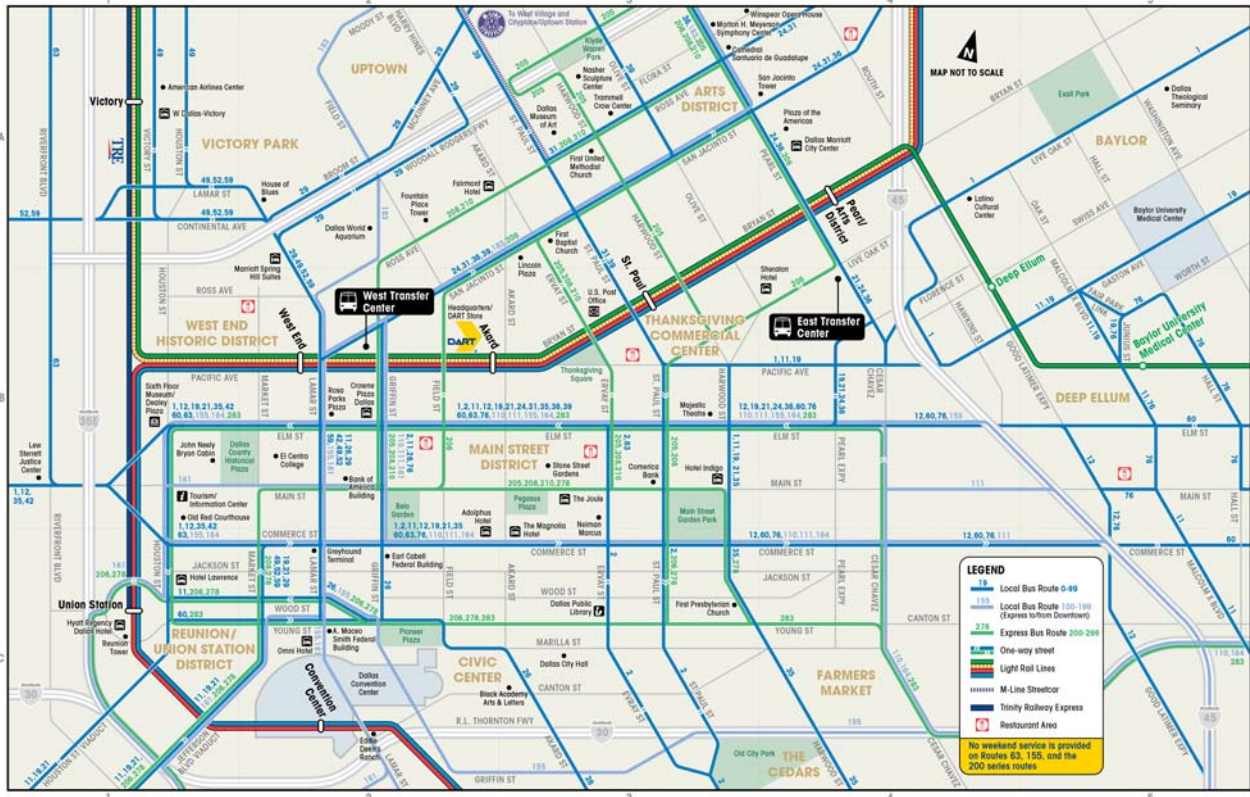

ALLEGIANCE
TITLE COMPANY

www.allegiantitle.com

DART Rail System Map

EFFECTIVE 12/3/2012

Map Legend

- Red Line
- Blue Line
- Green Line
- Trinity Railway Express (TRE)
(No Sunday service on TRE)
- DCTA A-train
- Orange Line
- Orange Line
(Peak hours on weekdays only)
- TRE Fare Zone Boundary
- Parking Available
- Connecting Service

Connecting Services in Fort Worth

Use Fort Worth ITC Station to access:

- Local Bus Service
- Intercity Rail Service

No Smoking on DART Property

call 214.979.1111 or DART.org

Downtown Dallas

Maps courtesy of DART, www.dart.org. Have any other questions?
Call DART Customer Information at 214-979-1111

To find an Allegiance Title branch location near you visit www.allegiantitle.com

Downtown Dallas Map

www.allegiantcitetitle.com

ALLEGIANCE
TITLE COMPANY

Places of Interest/Bus Transfer Centers

Civic Buildings

Downtown Dallas Bus Routes